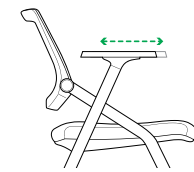

JILL FEATURES

Cool Suspension

Breathable, technical knit, suspension material conforms to your body's natural curves.

This Back Rocks

Get comfortable with a full 14° backrest recline. A spring loaded auto-return keeps chair uniform while unoccupied.

Tip-Up Seat

Seat tips up, allowing chairs to nest for easy organization and storage.

Great Mobility

Durable, 50 mm casters roll easily through plush carpet. Glides are optionally available.

Neck & Shoulder Relief

Comfort is in the details! Depth adjustable arms ensure a more comfortable sit whether you are working or waiting.

PressureCast™ Cushion

Using a special formulation and cast under high pressure, PressureCast™ foam is incredibly resilient for comfort, yet high-density for longevity.

Superior Finish

Each frame gets a beautiful black powder coat finish that can withstand the rigors of virtually any office setting.

JILL FEATURES & FUNCTIONS

For more information about custom options, please contact customer service at (800) 288-1492.

STANDARD FEATURES

Mesh Back

12½" high x 16½" wide
Black is the only available mesh color.

Upholstered Seat

18¼" wide x 17¾" deep

Black Frame & Arms

Black Frame w/ Arms and Casters
Black is the only available frame color.

STANDARD FUNCTIONS

Rocking Backrest

14° Backrest Recline
Returns to upright automatically when unoccupied.

Tip-Up Seat

Seat Tips Up for Nesting & Easy Storage.

Depth Adjustable Arms

Arm Caps Adjust Through a 1" Range
No other arm options or armless chairs are available.

CASTERS & GLIDES

Universal Casters

50 mm Casters for Hard Floors or Carpet
Casters are standard if glides are not specified.

GL

Glides
Add 'GL' suffix to model number to specify.

OVERALL DIMENSIONS