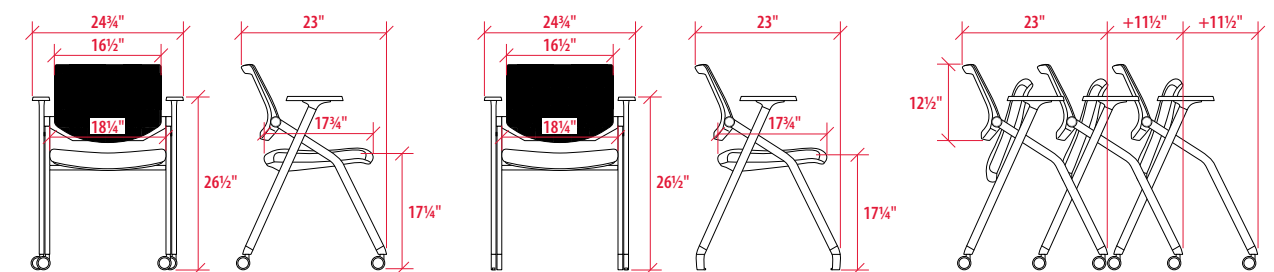

OVERALL DIMENSIONS

JLM11FL
Jill™ Nesting Chair, Mesh Back, Upholstered Seat, Arms & Casters

JLM11FL GL
Jill™ Nesting Chair, Mesh Back, Upholstered Seat, Arms & Glides

Jill™ Nest
Nesting Chairs