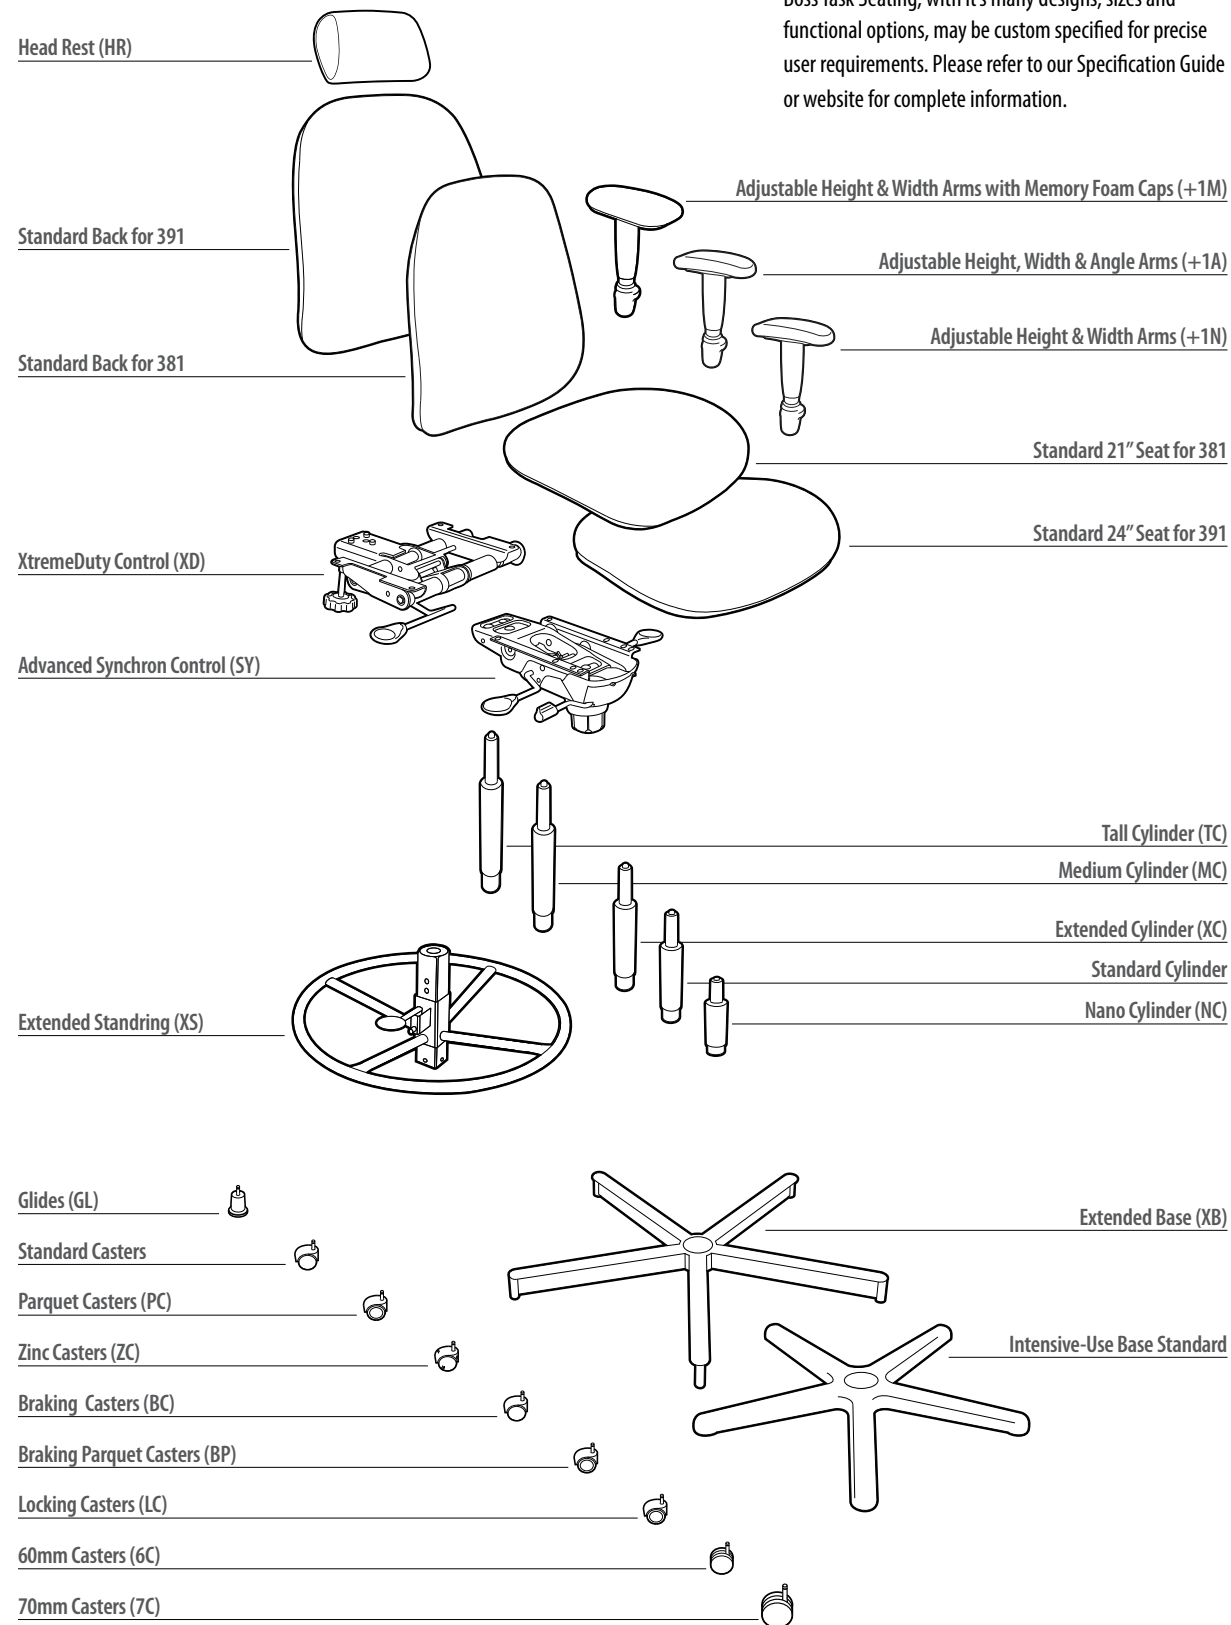

SITMATIC®

Full Scale Seating

BOSS

SITMATIC®

BigBoss Task, 24" Wide

BOSS

*Generous 24" wide,
Advanced Synchron control
with independent back
angle adjustment, seat
depth adjustment and
adjustable height and
width armrests.*

391 SY +1N

SITMATIC®

Boss Task, 21" Wide

BOSS

*Roomy 21" wide,
Advanced Synchron control
with independent back
angle adjustment, seat
depth adjustment and
adjustable height and
width armrests.*

381 SY +1A

Ergonomically Engineered for Comfort

BOSS

Features

Chair Controls

Advanced Synchron Control (SY)
State of the art synchronized motion with independent back angle adjustment, side actuated tilt tension and seat depth adjustment.

XtremeDuty Control (XD)
Designed for heavy-duty applications with synchronized rocking motion, fully adjustable tension and can be locked in the upright position.

Massive Structure
Everything about the Boss Task Series is designed for tough use. The massive backrest upright is a cold-rolled alloy that will flex but will never break.

Intuitive QuickBack™
Allows you to move the backrest through an unprecedented 6" range in 27 positions. Fingertip control positions the lumbar support exactly where you need it.