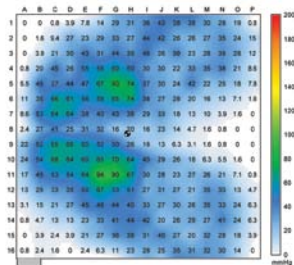

Chair Controls

Advanced Synchron Control (SY)
State of the art synchronized motion with independent back angle adjustment, side actuated tilt tension and seat depth adjustment.

Basic Synchron Control (SB)
A simplified version of the Advanced Synchron. Seat depth and independent backrest angle are available as options.

EZ-Tilt Control (EZ)
A smooth riding knee-tilt motion with tension adjustable, dual coil springs. Upright tilt lock for close work.

Unique Posh Operational Features

PressureCast™ Foam
Ergonomic contouring of the seat shape and high-resiliency PressureCast™ foam result in the most supportive and comfortable seat cushions possible. Seating comfort is determined by how well the weight of the user is distributed over the seating surface. Uneven distribution causes pressure points that quickly become painful. The result is constant fidgeting by the user to relieve the pressure and loss of circulation. Compare the pressure maps to the right. Sitmatic's PressureCast foam distributes the user's weight evenly. The typical gel or mesh seat produces dramatic pressure points indicated by the yellow/red hot spots.