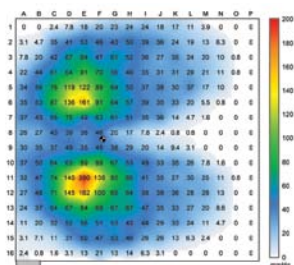

Chair Controls

Advanced Synchron Control (SY)
State of the art synchronized motion with independent back angle adjustment, side actuated tilt tension and seat depth adjustment.

Basic Synchron Control (SB)
A simplified version of the Advanced Synchron. Seat depth and independent backrest angle are available as options.

EZ-Tilt Control (EZ)
A smooth riding knee-tilt motion with tension adjustable, dual coil springs. Upright tilt lock for close work.

Unique Posh Operational Features

PressureCast™ Foam
Ergonomic contouring of the seat shape and high-resiliency PressureCast™ foam result in the most supportive and comfortable seat cushions possible. Seating comfort is determined by how well the weight of the user is distributed over the seating surface. Uneven distribution causes pressure points that quickly become painful. The result is constant fidgeting by the user to relieve the pressure and loss of circulation. Compare the pressure maps to the right. Sitmatic's PressureCast foam distributes the user's weight evenly. The typical gel or mesh seat produces dramatic pressure points indicated by the yellow/red hot spots.

Sitmatic Pressure Cast™ Foam
Even distribution of weight over seat

Typical Gel-Foam Seat
Painful pressure points at buttocks

Typical Mesh Seat
Painful pressure points at buttocks

Lumbar Support
The scientifically engineered shape hugs and supports the back from lumbar to thorax.