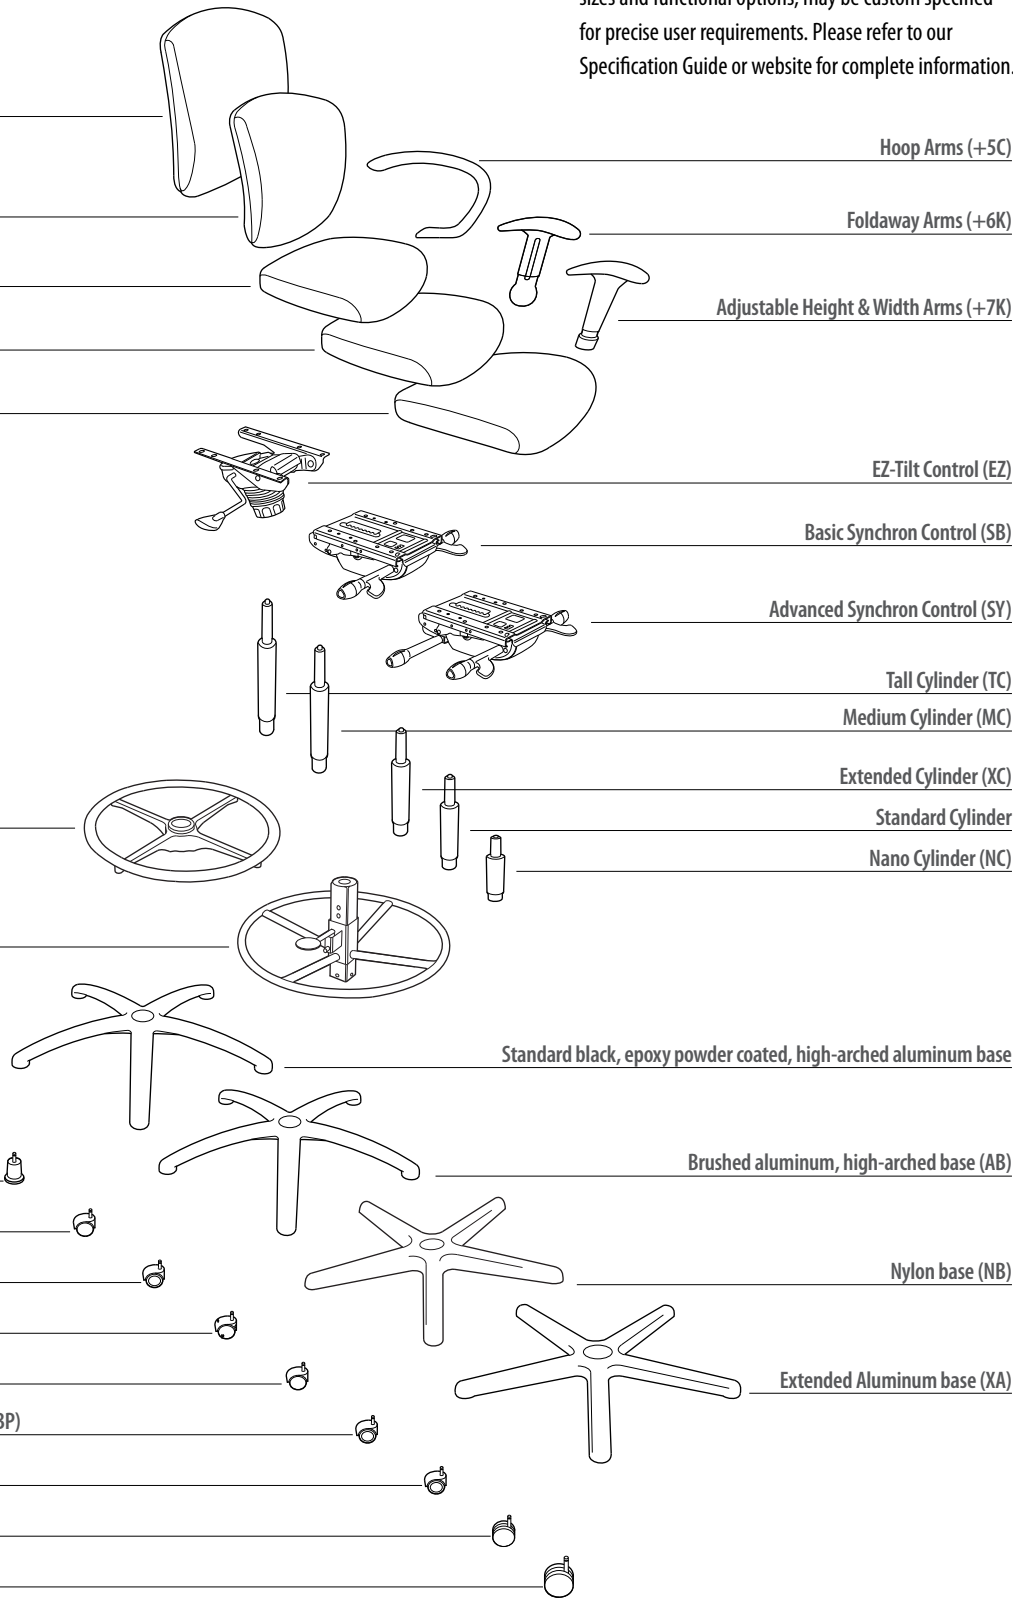

Parquet Casters (PC)

Zinc Casters (ZC)

Braking Casters (BC)

Extended Aluminum base (XA)

Braking Parquet Casters (BP)

Locking Casters (LC)

60mm Casters (6C)

70mm Casters (7C)

Chair Controls

Advanced Synchron Control (SY)
State of the art synchronized motion with independent back angle adjustment, side actuated tilt tension and seat depth adjustment.

Basic Synchron Control (SB)
A simplified version of the Advanced Synchron. Seat depth and independent backrest angle are available as options.

EZ-Tilt Control (EZ)
A smooth riding knee-tilt motion with tension adjustable, dual coil springs. Upright tilt lock for close work.

Unique Posh Operational Features

PressureCast™ Foam
Ergonomic contouring of the seat shape and high-resiliency PressureCast™ foam result in the most supportive and comfortable seat cushions possible. Seating comfort is determined by how well the weight of the user is distributed over the seating surface. Uneven distribution causes pressure points that quickly become painful. The result is constant fidgeting by the user to relieve the pressure and loss of circulation. Compare the pressure maps to the right. Sitmatic's PressureCast foam distributes the user's weight evenly. The typical gel or mesh seat produces dramatic pressure points indicated by the yellow/red hot spots.