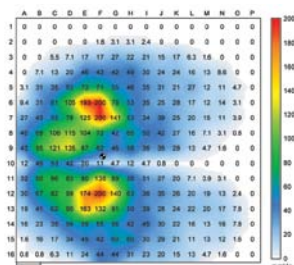

Chair Controls

Advanced Synchron Control (SY)
State of the art synchronized motion with independent back angle adjustment, side actuated tilt tension and seat depth adjustment.

Basic Synchron Control (SB)
A simplified version of the Advanced Synchron. Seat depth and independent backrest angle are available as options.

EZ-Tilt Control (EZ)
A smooth riding knee-tilt motion with tension adjustable, dual coil springs. Upright tilt lock for close work.

Unique Posh Operational Features

PressureCast™ Foam
Ergonomic contouring of the seat shape and high-resiliency PressureCast™ foam result in the most supportive and comfortable seat cushions possible. Seating comfort is determined by how well the weight of the user is distributed over the seating surface. Uneven distribution causes pressure points that quickly become painful. The result is constant fidgeting by the user to relieve the pressure and loss of circulation. Compare the pressure maps to the right. Sitmatic's PressureCast foam distributes the user's weight evenly. The typical gel or mesh seat produces dramatic pressure points indicated by the yellow/red hot spots.

Sitmatic Pressure Cast™ Foam
Even distribution of weight over seat

Typical Gel-Foam Seat
Painful pressure points at buttocks

Typical Mesh Seat
Painful pressure points at buttocks

Lumbar Support
The scientifically engineered shape hugs and supports the back from lumbar to thorax.