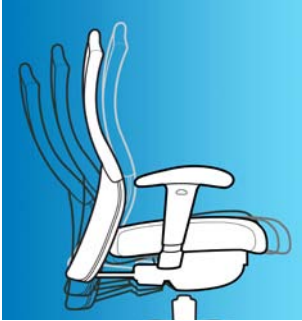

SITMATIC®

Operational Seating

POSH Mesh

Unique Posh Mesh Features

Advanced Synchron Control (SY)
State of the art synchronized motion with independent back angle adjustment, side actuated tilt tension and seat depth adjustment.

Adjustable Armrests
Soft urethane arm caps with a 4" height range that locks in 10 different positions and a 2" width range that locks in 6 different positions per side.

Lumbar Support
The scientifically engineered shape hugs and supports the back from lumbar to thorax.

Easy Ratchet Back
A long 4" height range locks in 11 different positions- just lift the backrest to adjust.

For further information on our comprehensive range of seating please visit our website or call our toll free number.