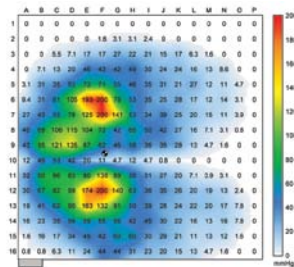

Typical Mesh Seat
Painful pressure points at buttocks