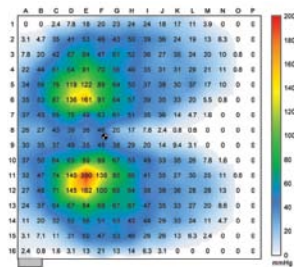

Typical Gel-Foam Seat
Painful pressure points at buttocks