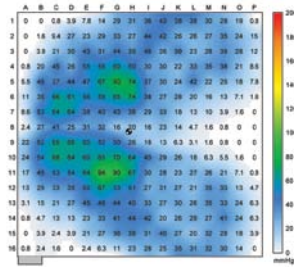

Sitmatic Pressure Cast™ Foam
Even distribution of weight over seat