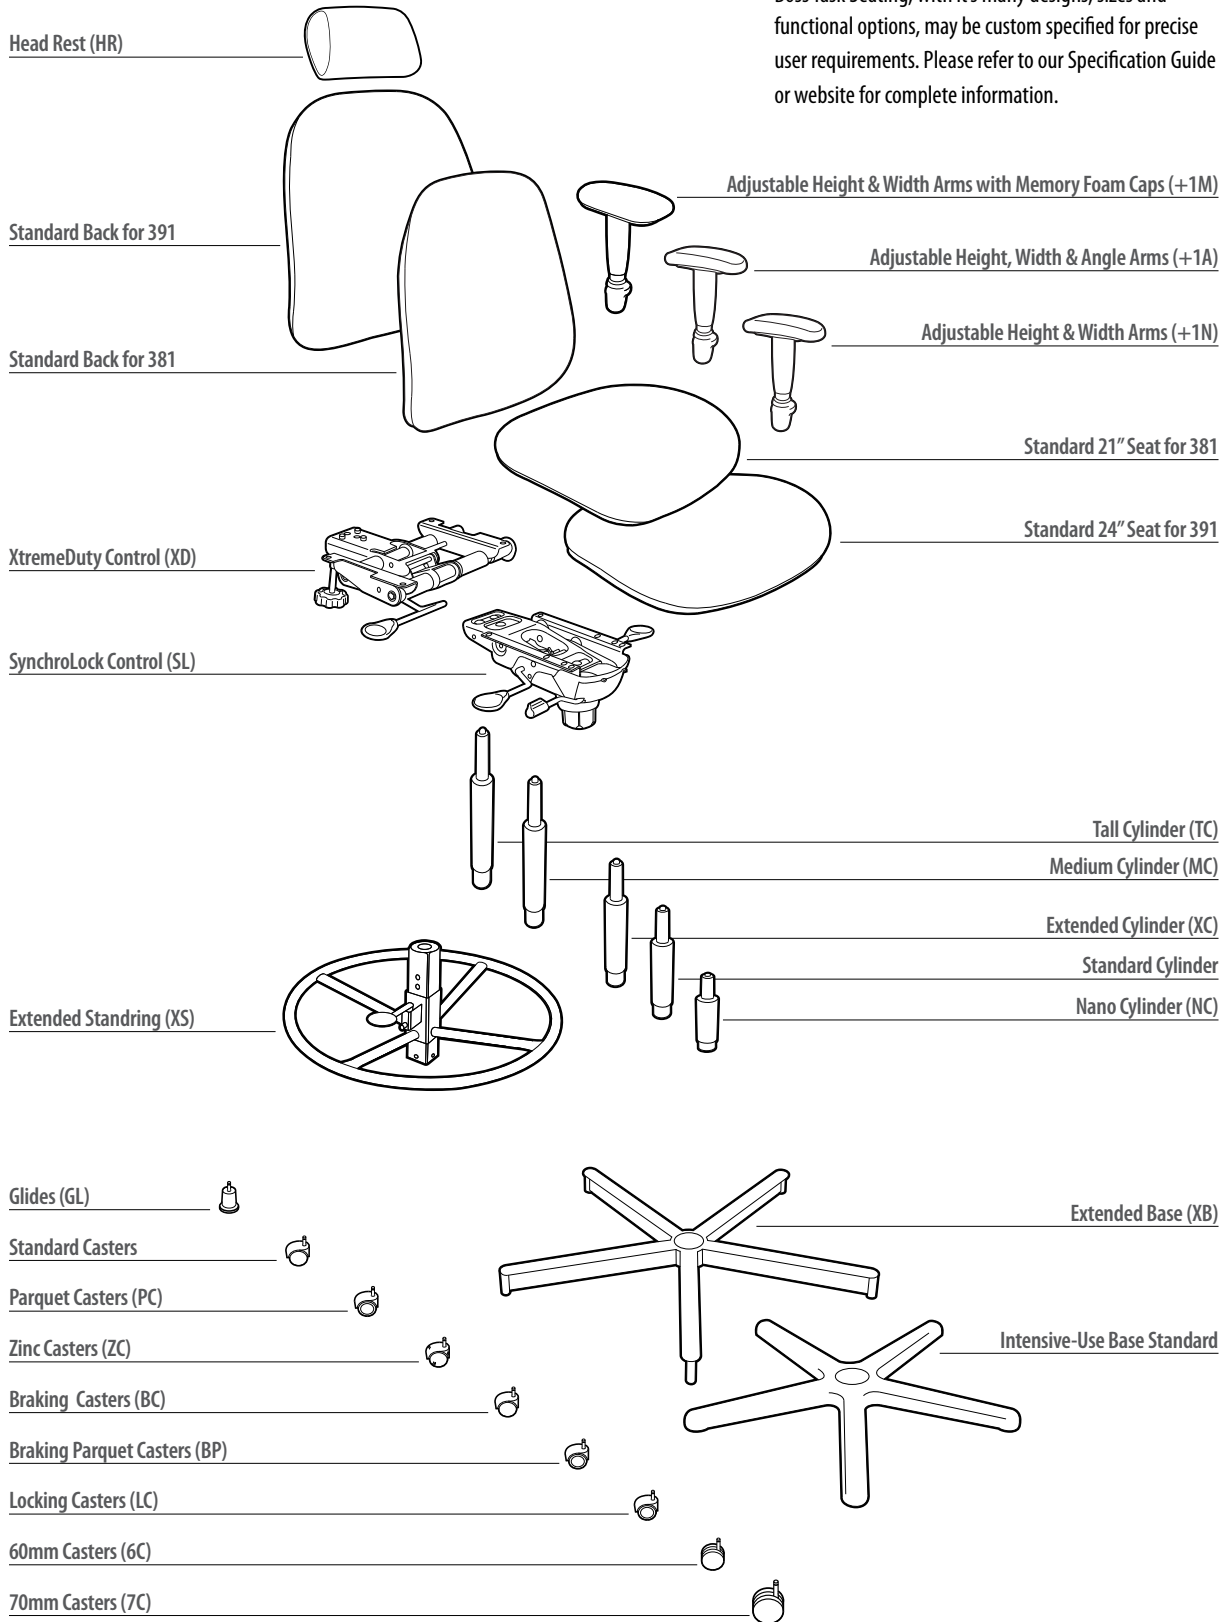

SITMATIC®

Full Scale Seating

BOSS

SITMATIC®

BigBoss Task, 24" Wide

BOSS

*Generous 24" wide,
XtremeDuty control with
heavy duty alloy tension
bar and adjustable height
and width armrests.*

391 XD +1N

SITMATIC®

Boss Task, 21" Wide

BOSS

*Roomy 21" wide,
SynchroLock control with
multi-select rocking ranges,
adjustable seat depth and
adjustable height, width
and angle armrests.*

381 SL SS +1A

SITMATIC®

Ergonomically Engineered for Comfort

BOSS

Chair Controls

SynchroLock Control (SL)
Synchronized, knee-tilt rocking motion with three selectable ranges, fully adjustable tension and can be locked in six different positions.

XtremeDuty Control (XD)
Designed for heavy-duty applications with synchronized rocking motion, fully adjustable tension and can be locked in the upright position.

28" Between Armrests
Sized and proportioned for larger individuals and will support over 300 lbs. all day long.

Seamless, Intensive-Use Base
Safety is ensured with this specially engineered, five star base. Cast as a single piece, there are no welds to break.